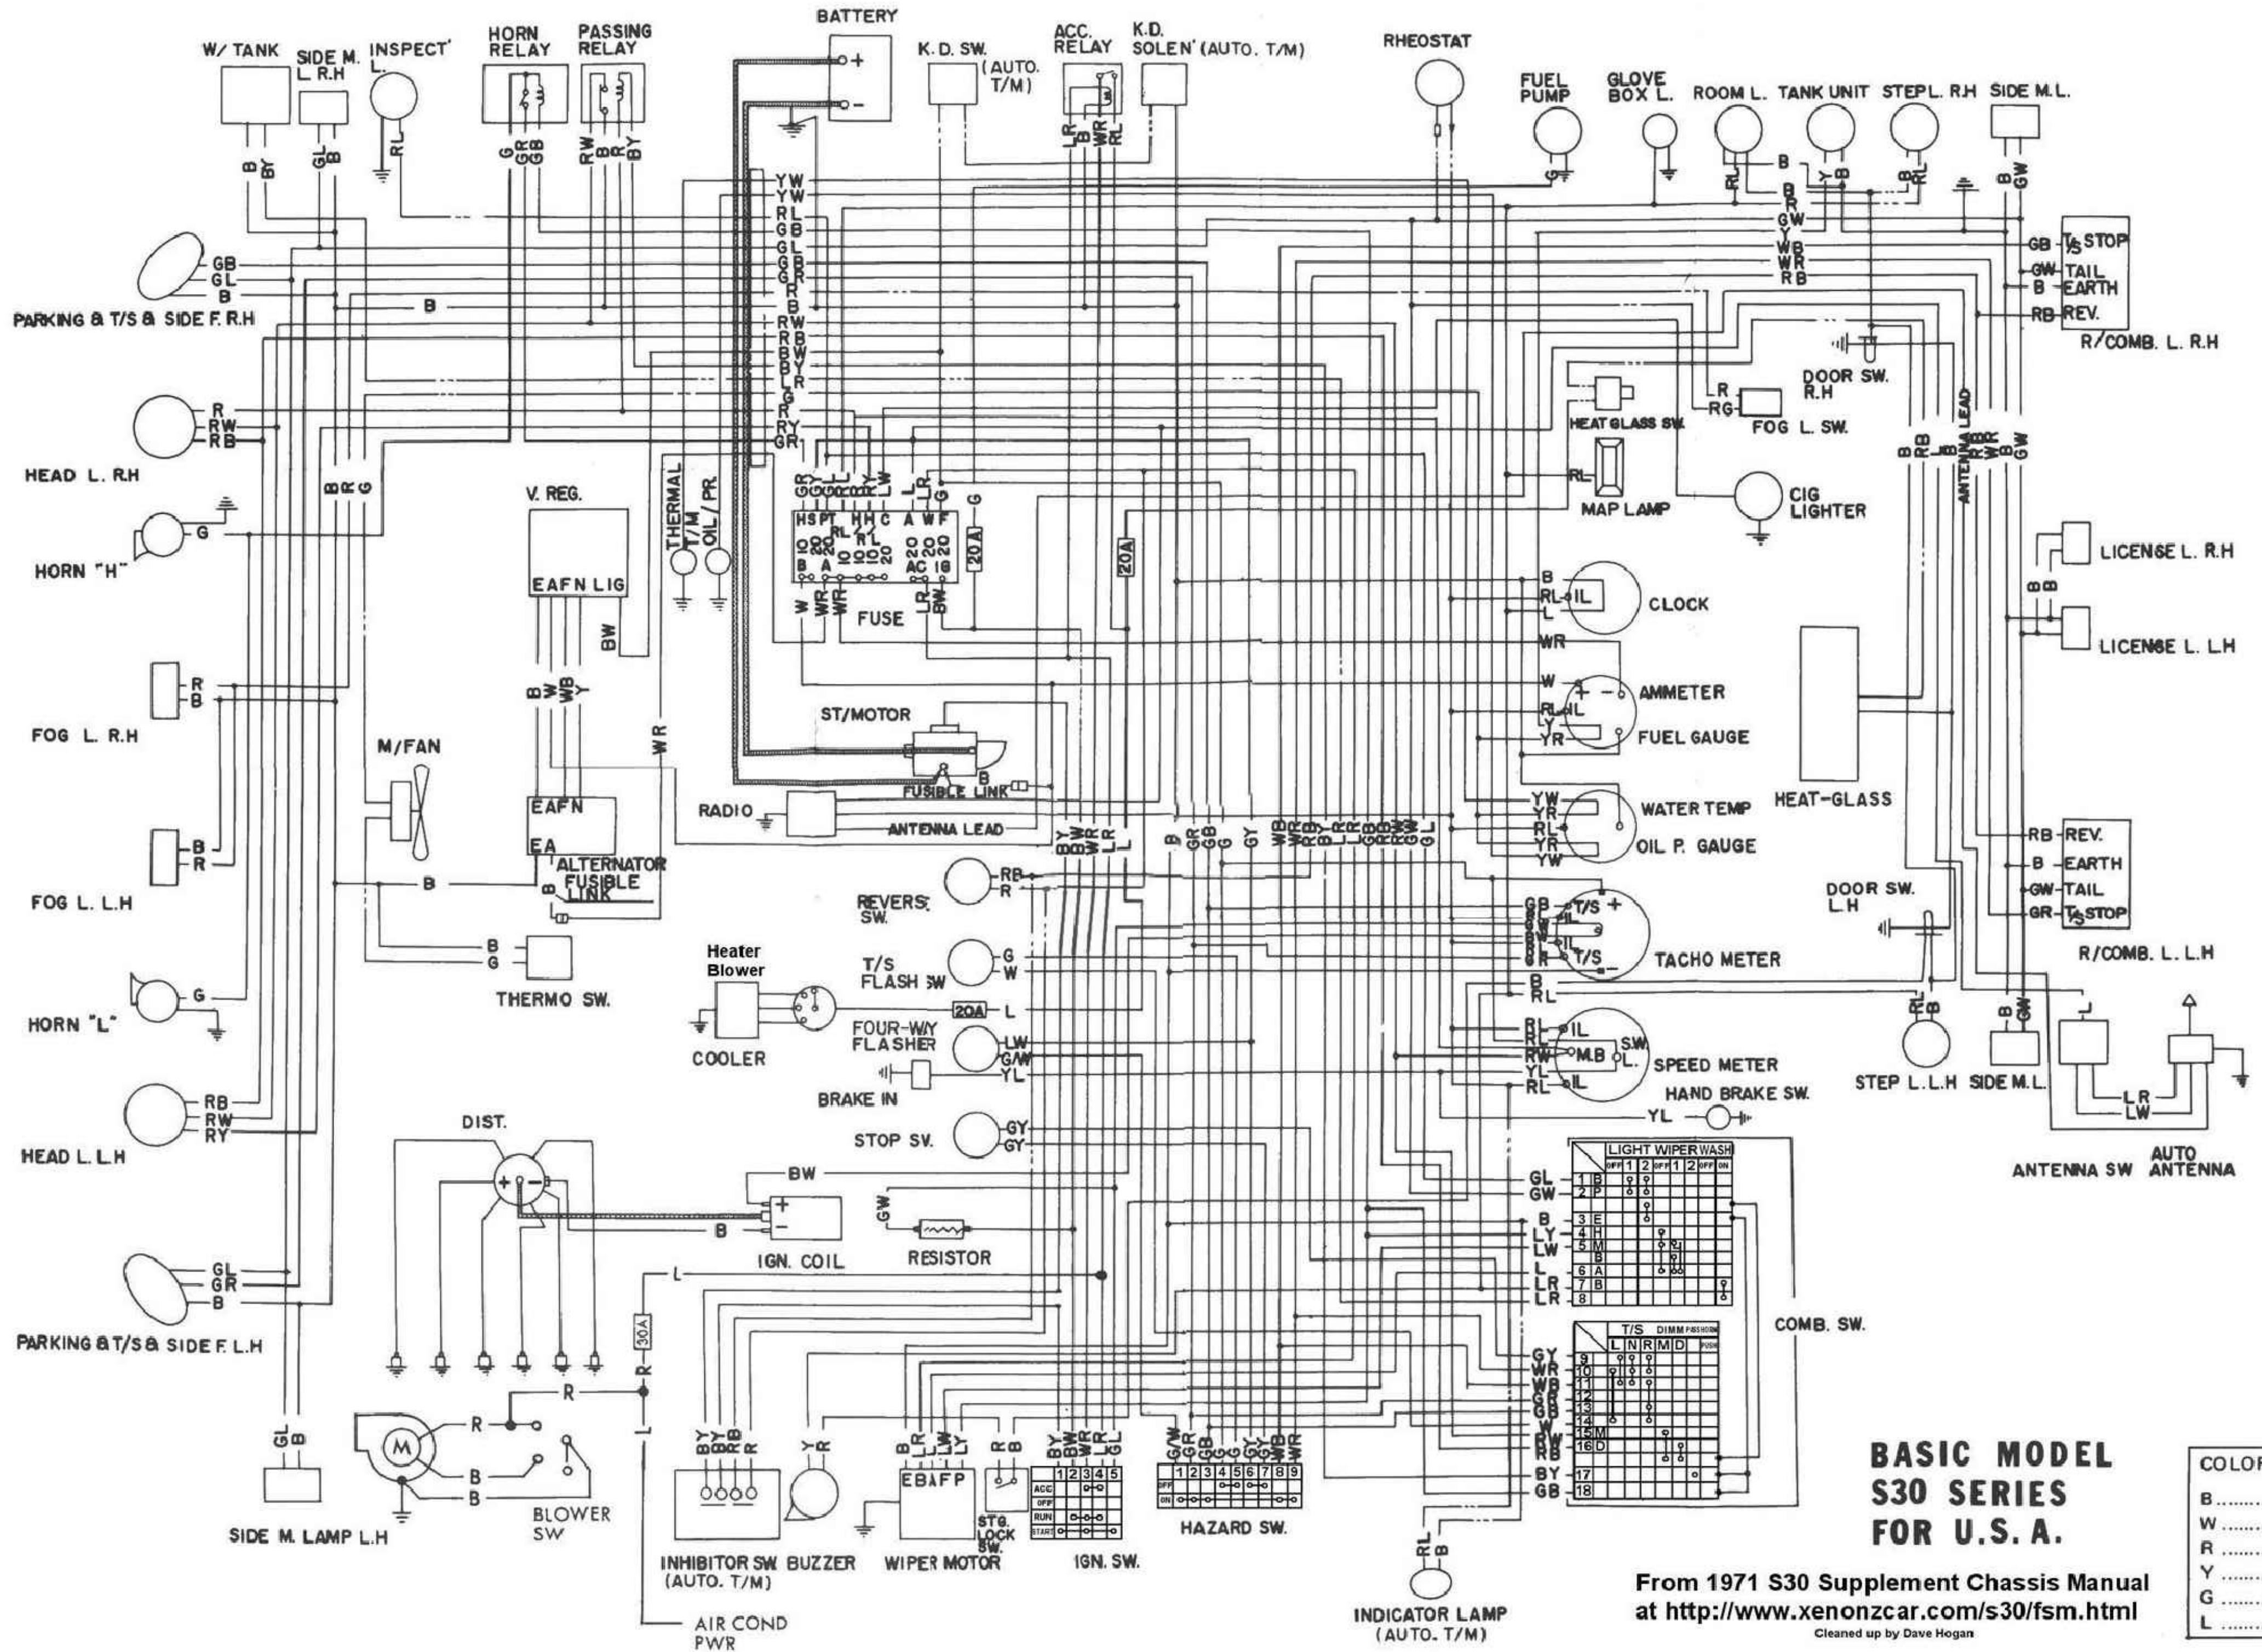

WIRING DIAGRAM 240Z SPORTS

BASIC MODEL S30 SERIES FOR U.S.A.

COLOR CODE	
B	Black
W	White
R	Red
Y	Yellow
G	Green
L	Blue

From 1971 S30 Supplement Chassis Manual at <http://www.xenonzcar.com/s30/fsm.html>

Cleaned up by Dave Hogan